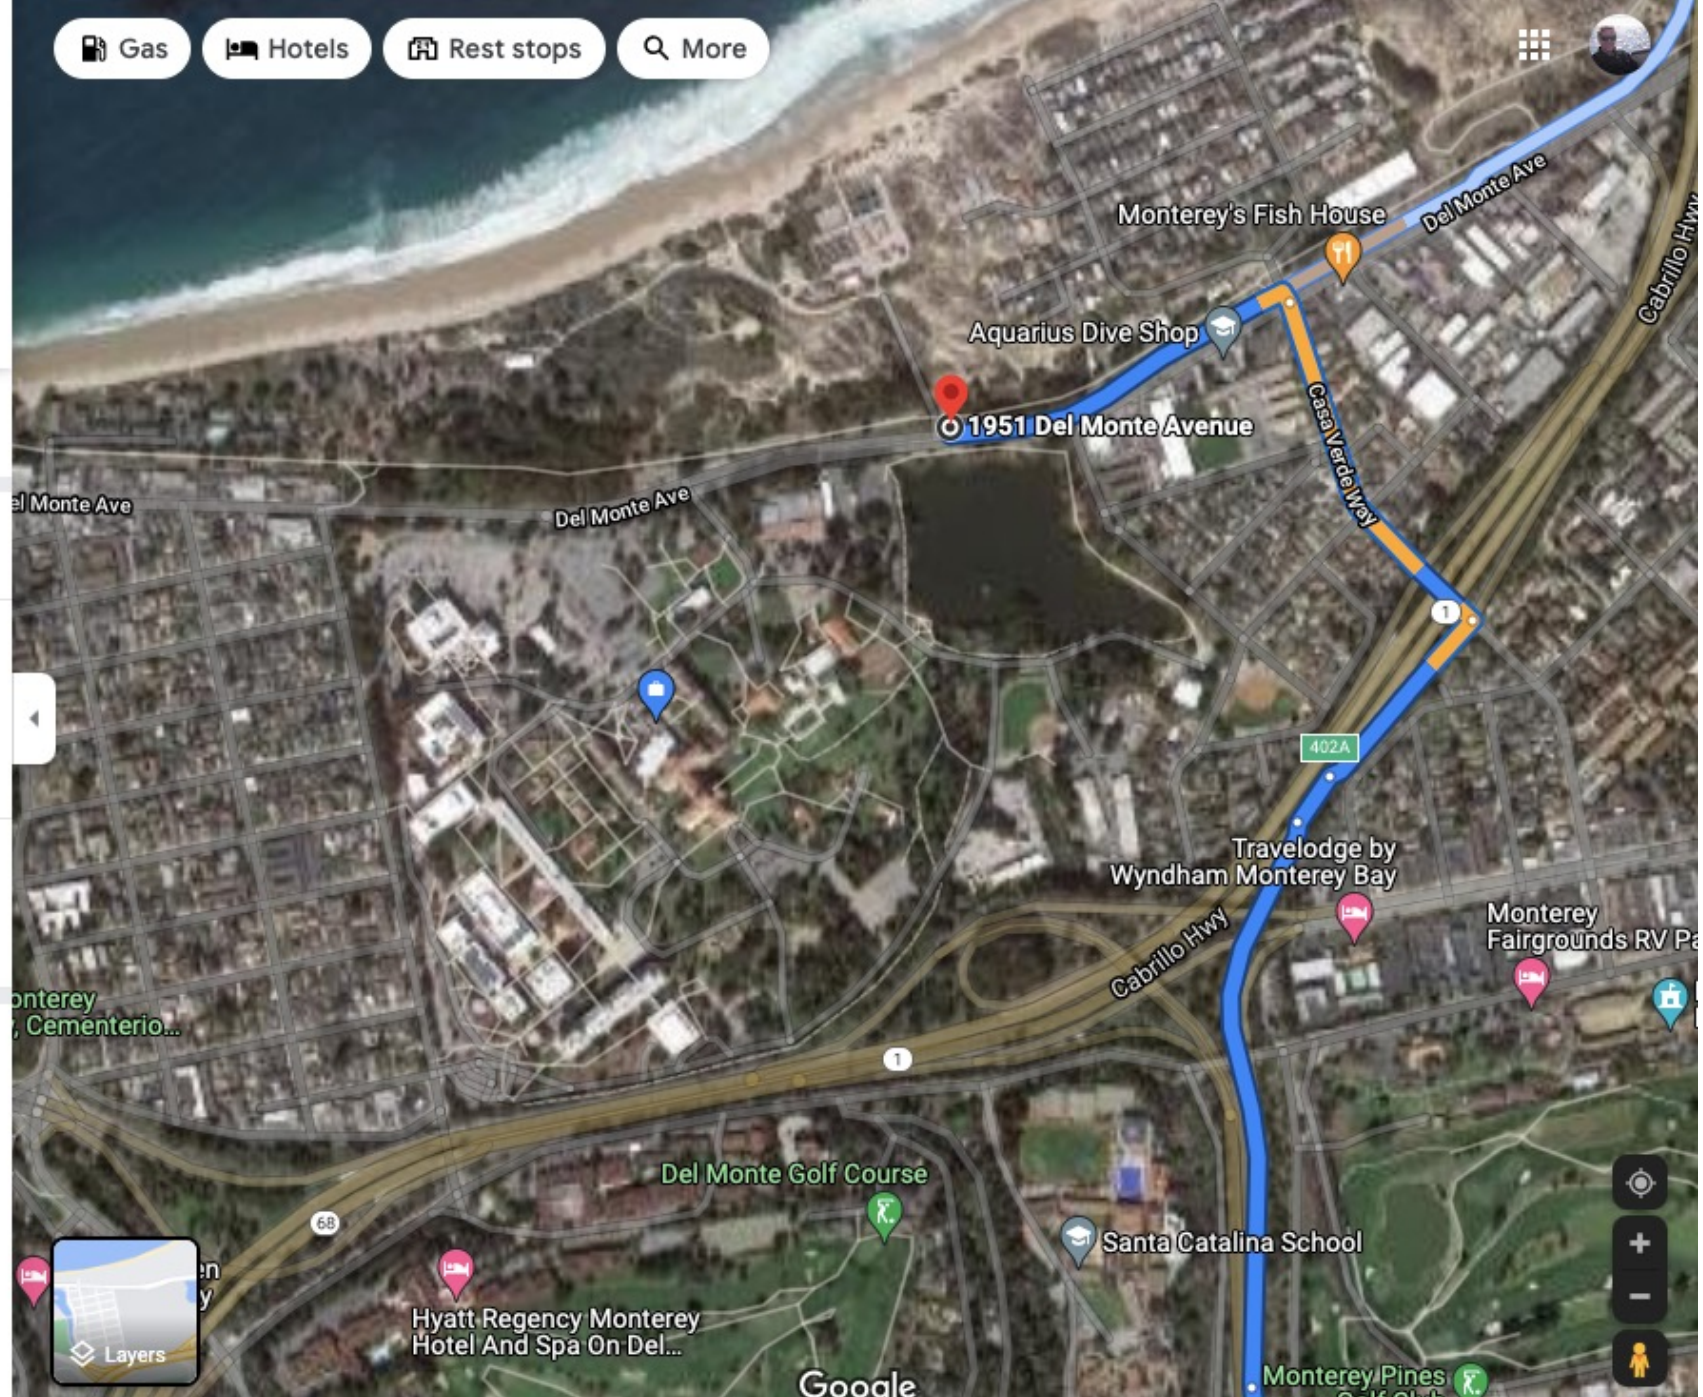

**via US-101 N and E Perimeter Rd** **33 min**  
22.2 miles  
Fastest route  
[Details](#)

**via E Perimeter Rd** **39 min**  
24.1 miles

**via Nacimiento Lake Dr** **55 min**  
29.3 miles

Explore McMillan Airfield / East Perimeter

Add destination

Leave now

Options

Send directions to your phone

via US-101 N 1 hr 57 min  
Fastest route, the usual traffic 114 miles

Details

via US-101 N and CA-25 N 2 hr 44 min  
148 miles

Explore 1951 Del Monte Ave

- Restaurants
- Hotels
- Gas stations
- Parking Lots
- More