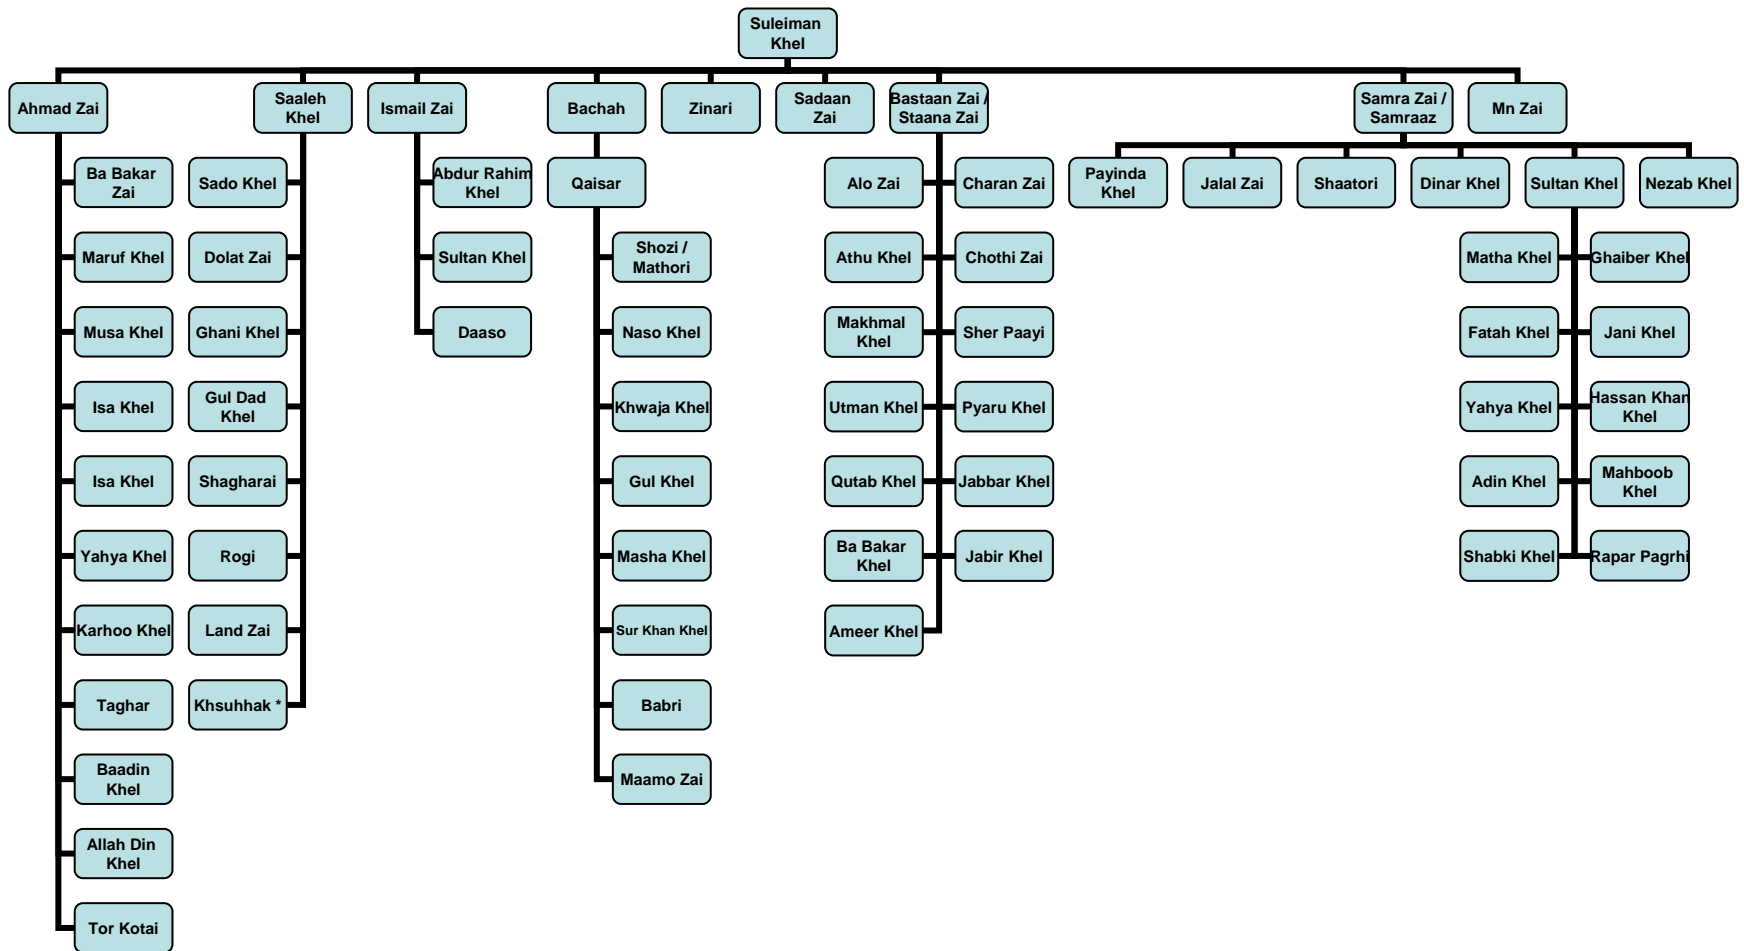

Ghilzai / Ghilji

Ali Khel

Descendant of Ghilzai Tribe

Suleiman Khel

Descendant of Ghilzai Tribe

Baaro

Descendant of Ghilzai Tribe

Ibrahim Zai

Descendant of Ghilzai Tribe

Tarki

Descendant of Ghilzai Tribe

(Click Blue box to continue to next segment.)

Baadin Khel

Descendant of Ghilzai Tribe

Naa Khel

Descendant of Ghilzai Tribe

Sahaak

Descendant of Ghilzai Tribe

Awod

Descendant of Ghilzai Tribe

Suleiman

Descendant of Ghilzai Tribe

Lgan Khel

Descendant of Ghilzai Tribe