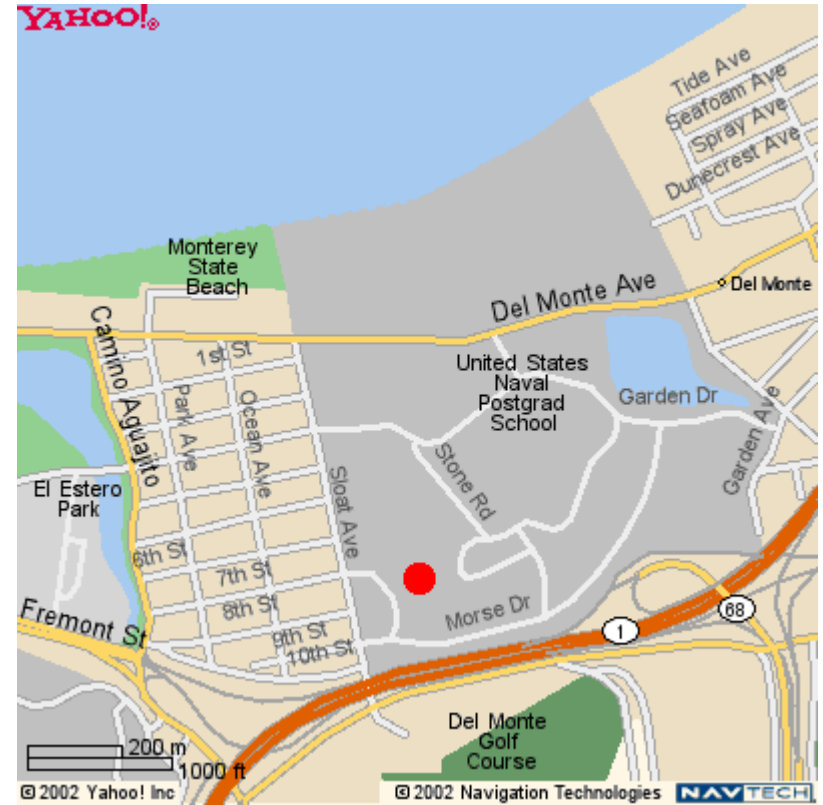

# Monterey Map

Monterey airport is a 5 min ride from NPS