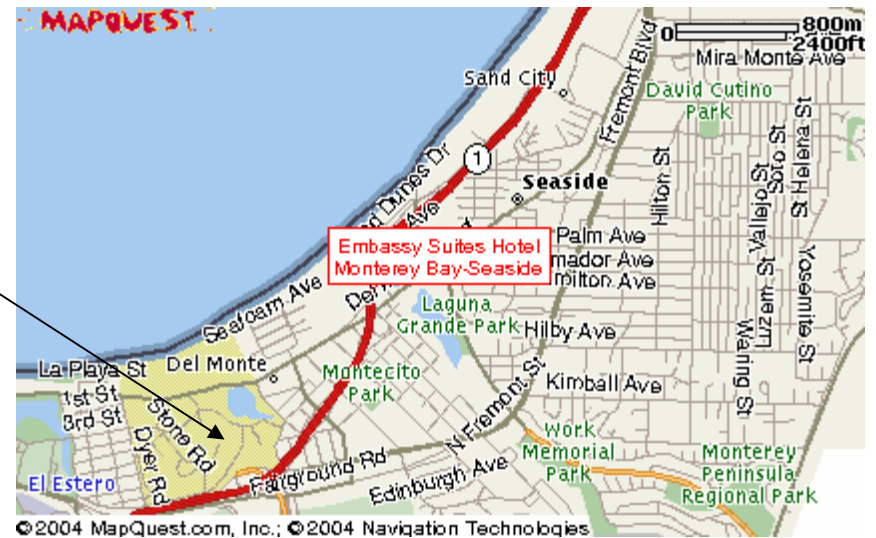

# Monterey Map

Monterey airport is a 5 min ride from NPS

# Hotels

## Embassy Suites

1441 Canyon Del Rey, Seaside, CA 93955

Tel: 1-831-393-1115 Fax: 1-831-393-1113

Approx. 1 mile to NPS

NPS

# Hotels

Holiday Inn Express  
1400 Del Monte Blvd., Seaside CA 93955  
Tel: 1-831-3945335, Fax: 1-831-3947125

Located next to Embassy Suites  
Approx. 1 mile to NPS