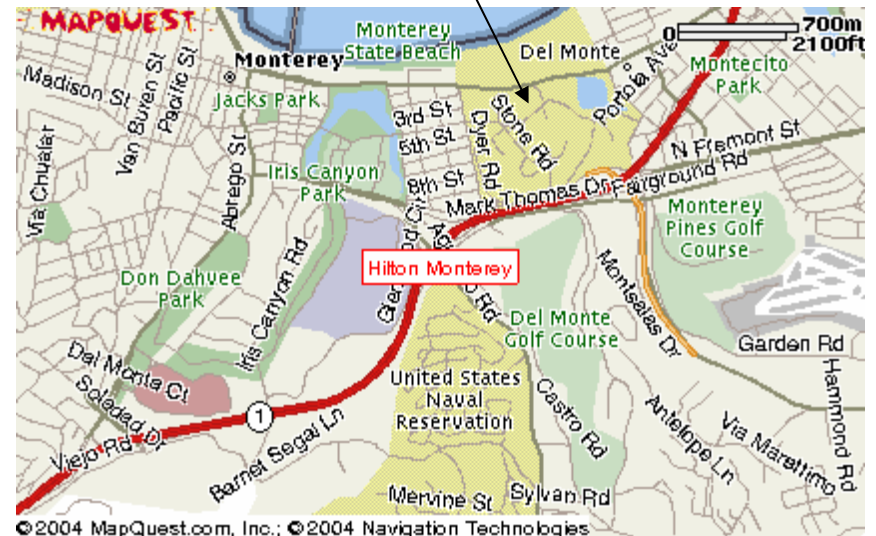

# Monterey Map

Monterey airport is a 5 min ride from NPS

# Hotels

Monterey Marriott  
350 Calle Principal  
Monterey, California 93940 USA  
Phone: 1-831-649-4234  
Fax: 1-831-372-2968

Downtown  
Approx. 2 miles to NPS

NPS